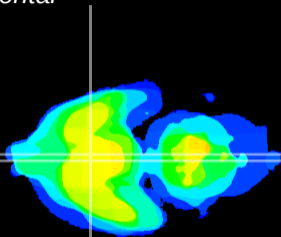

Coronal

Sagittal-R

Sagittal-L

ViBrism: CX07875
Horizontal

SCN