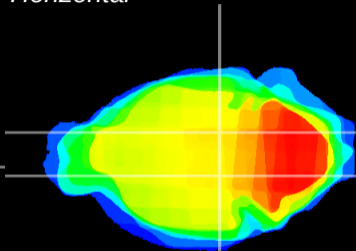

Coronal

Sagittal-R

Sagittal-L

ViBrism: CX07875
Horizontal

SN