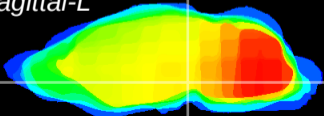

Coronal

Sagittal-R

Sagittal-L

ViBrism: CX07875
Horizontal

SN