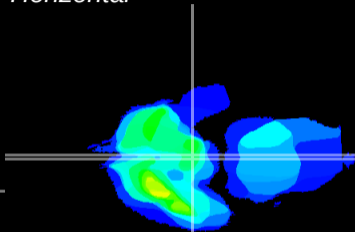

*Coronal*

*Sagittal-R*

*Sagittal-L*

ViBrism: CX07882  
*Horizontal*

ME