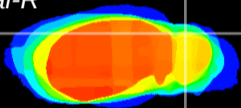

Coronal

Sagittal-R

Sagittal-L

ViBrism: CX07884
Horizontal

Cb lobe