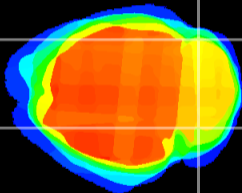

Coronal

Sagittal-R

Sagittal-L

ViBrism: CX07884
Horizontal

Cb lobe