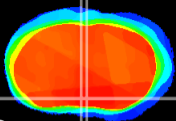

Coronal

Sagittal-R

Sagittal-L

ViBrisM: CX07884  
Horizontal

MPA