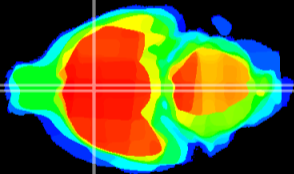

Coronal

Sagittal-R

Sagittal-L

ViBrisM: CX07884  
Horizontal

MPA