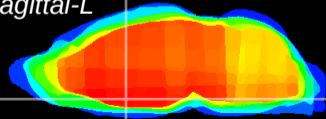

Coronal

Sagittal-R

Sagittal-L

ViBrisM: CX07884  
Horizontal

MPA