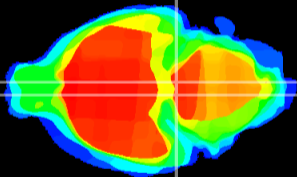

Coronal

Sagittal-R

Sagittal-L

ViBrism: CX07884
Horizontal

Pn