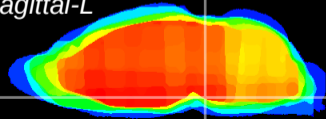

Coronal

Sagittal-R

Sagittal-L

ViBrism: CX07884
Horizontal

Pn