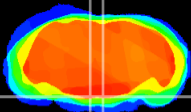

Coronal

Sagittal-R

Sagittal-L

ViBrism: CX07884
Horizontal

Pn