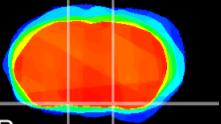

Coronal

Sagittal-R

Sagittal-L

ViBrism: CX07884
Horizontal

S0