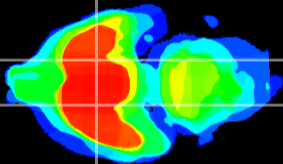

Coronal

Sagittal-R

Sagittal-L

ViBrism: CX07884
Horizontal

S0