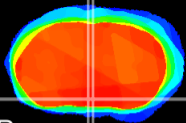

Coronal

Sagittal-R

Sagittal-L

ViBrism: CX07884  
Horizontal

SPa ventral