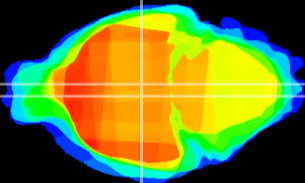

Coronal

Sagittal-R

Sagittal-L

ViBrism: CX07886
Horizontal

DM