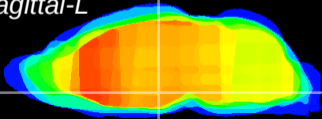

Coronal

Sagittal-R

Sagittal-L

ViBrism: CX07886
Horizontal

DM