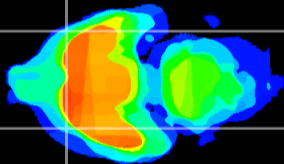

Coronal

Sagittal-R

Sagittal-L

ViBriSM: CX07886
Horizontal

Pir