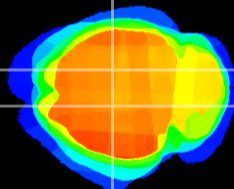

Coronal

Sagittal-R

Sagittal-L

ViBrism: CX07890
Horizontal

CA1