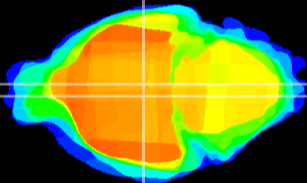

Coronal

Sagittal-R

Sagittal-L

ViBrism: CX07890
Horizontal

DM