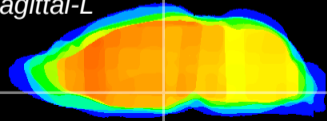

Coronal

Sagittal-R

Sagittal-L

ViBrism: CX07890
Horizontal

DM