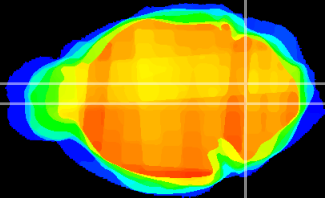

Coronal

Sagittal-R

Sagittal-L

ViBrism: CX07891
Horizontal

MVe