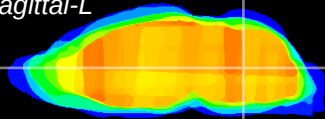

Coronal

Sagittal-R

Sagittal-L

ViBrism: CX07891
Horizontal

MVe