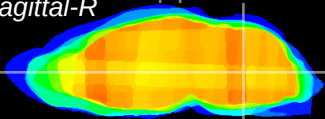

Coronal

Sagittal-R

Sagittal-L

ViBrism: CX07891
Horizontal

MVe