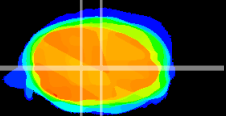

Coronal

Sagittal-R

Sagittal-L

ViBrism: CX07891
Horizontal

MVe