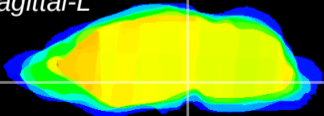

Coronal

Sagittal-R

Sagittal-L

ViBrism: CX07892
Horizontal

SN