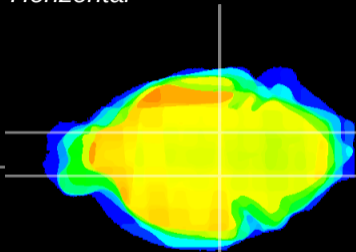

Coronal

Sagittal-R

Sagittal-L

ViBrism: CX07892
Horizontal

SN