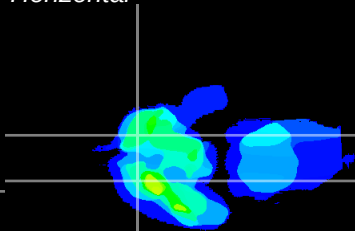

Coronal

Sagittal-R

Sagittal-L

ViBrism: CX07892  
Horizontal

Tu