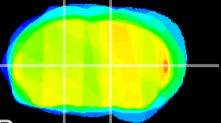

Coronal

Sagittal-R

Sagittal-L

ViBrism: CX07899
Horizontal

VA/VL