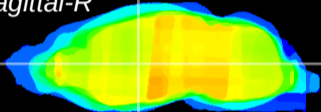

Coronal

Sagittal-R

Sagittal-L

ViBrism: CX07899
Horizontal

VA/VL