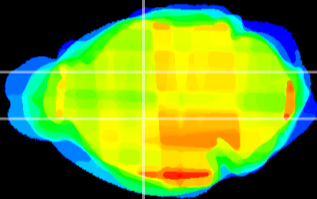

Coronal

Sagittal-R

Sagittal-L

ViBrism: CX07899
Horizontal

VA/VL