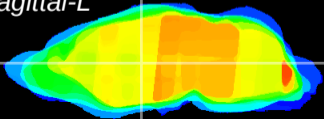

Coronal

Sagittal-R

Sagittal-L

ViBrism: CX07899
Horizontal

VA/VL