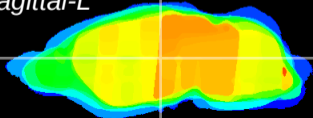

Coronal

Sagittal-R

Sagittal-L

ViBrism: CX07899
Horizontal

VPM/VPL