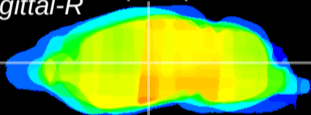

Coronal

Sagittal-R

Sagittal-L

ViBrism: CX07899
Horizontal

VPM/VPL