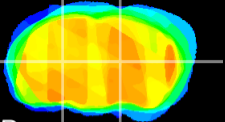

Coronal

Sagittal-R

Sagittal-L

ViBrism: CX07899
Horizontal

VPM/VPL