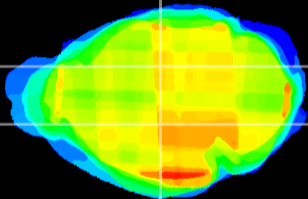

Coronal

Sagittal-R

Sagittal-L

ViBrism: CX07899
Horizontal

VPM/VPL