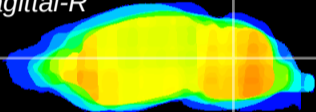

Coronal

Sagittal-R

Sagittal-L

ViBrism: CX07901  
Horizontal

Cb nucleus