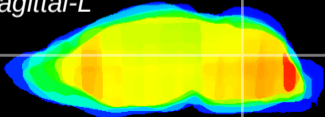

Coronal

Sagittal-R

Sagittal-L

ViBrism: CX07901  
Horizontal

Cb nucleus