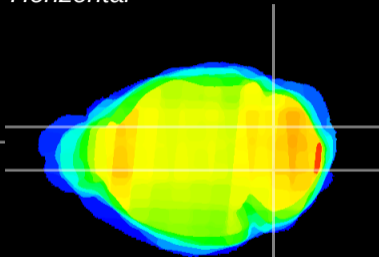

Coronal

Sagittal-R

Sagittal-L

ViBrism: CX07901  
Horizontal

Cb nucleus