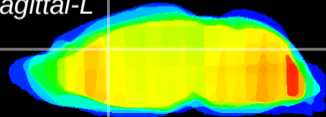

Coronal

Sagittal-R

Sagittal-L

ViBrism: CX07901
Horizontal

Cx cingulate