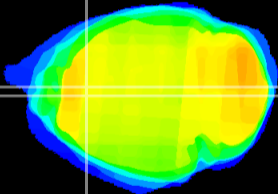

Coronal

Sagittal-R

Sagittal-L

ViBrism: CX07901
Horizontal

Cx cingulate