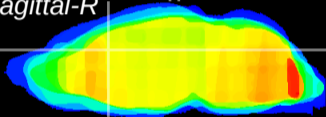

Coronal

Sagittal-R

Sagittal-L

ViBrism: CX07901
Horizontal

Cx cingulate