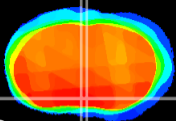

Coronal

Sagittal-R

Sagittal-L

ViBrisM: CX07903
Horizontal

MPA