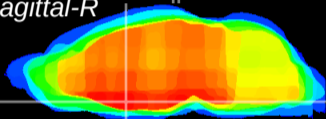

Coronal

Sagittal-R

Sagittal-L

ViBrisM: CX07903
Horizontal

MPA