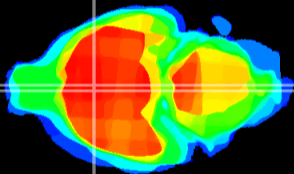

Coronal

Sagittal-R

Sagittal-L

ViBrisM: CX07903
Horizontal

MPA