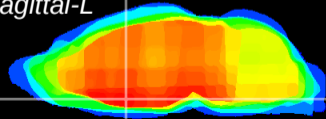

Coronal

Sagittal-R

Sagittal-L

ViBrisM: CX07903
Horizontal

MPA