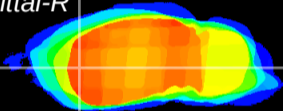

Coronal

Sagittal-R

Sagittal-L

ViBriSm: CX07904
Horizontal

CPU lateral