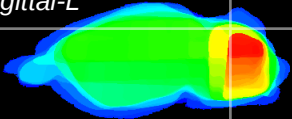

Coronal

Sagittal-R

Sagittal-L

ViBrism: CX07907
Horizontal

Cb lobe