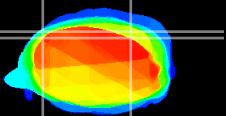

Coronal

Sagittal-R

Sagittal-L

ViBrism: CX07907
Horizontal

Cb lobe