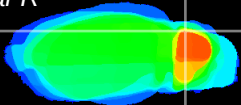

Coronal

Sagittal-R

Sagittal-L

ViBrism: CX07907
Horizontal

Cb lobe