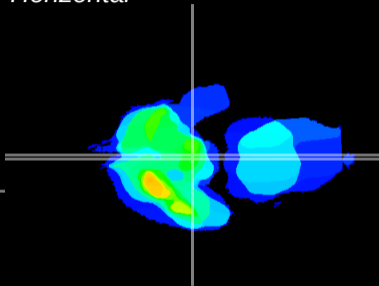

Coronal

Sagittal-R

Sagittal-L

ViBrism: CX07911
Horizontal

ME