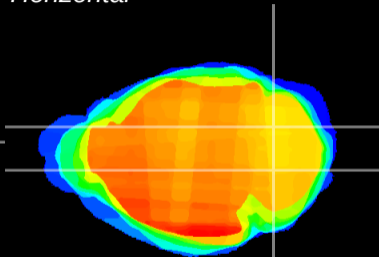

Coronal

Sagittal-R

Sagittal-L

ViBrism: CX07912
Horizontal

Cb nucleus