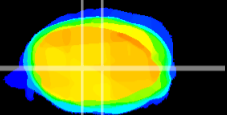

Coronal

Sagittal-R

Sagittal-L

ViBrism: CX07912
Horizontal

MVe