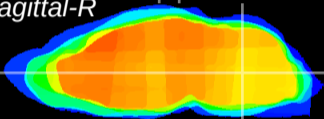

Coronal

Sagittal-R

Sagittal-L

ViBrism: CX07912
Horizontal

MVe