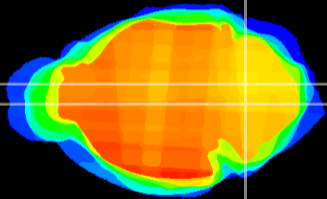

Coronal

Sagittal-R

Sagittal-L

ViBrism: CX07912
Horizontal

MVe