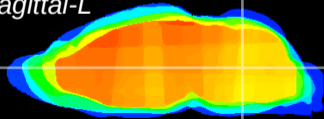

Coronal

Sagittal-R

Sagittal-L

ViBrism: CX07912
Horizontal

MVe