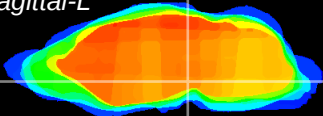

Coronal

Sagittal-R

Sagittal-L

ViBrism: CX07912
Horizontal

SN