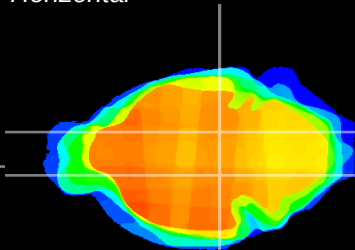

Coronal

Sagittal-R

Sagittal-L

ViBrism: CX07912
Horizontal

SN