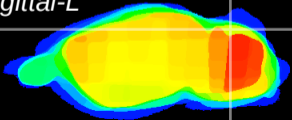

Coronal

Sagittal-R

Sagittal-L

ViBrism: CX07913
Horizontal

Cb lobe