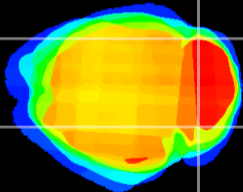

Coronal

Sagittal-R

Sagittal-L

ViBrism: CX07913
Horizontal

Cb lobe