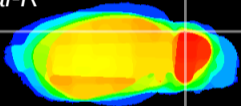

Coronal

Sagittal-R

Sagittal-L

ViBrism: CX07913
Horizontal

Cb lobe