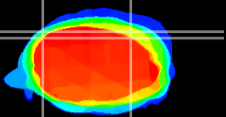

Coronal

Sagittal-R

Sagittal-L

ViBrism: CX07913
Horizontal

Cb lobe