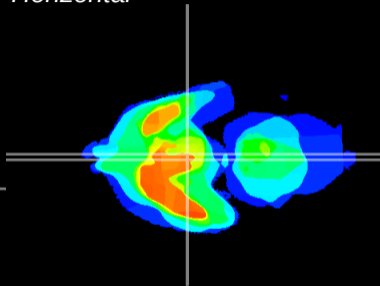

Coronal

Sagittal-R

Sagittal-L

ViBrism: CX07914
Horizontal

Arc