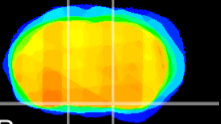

Coronal

Sagittal-R

Sagittal-L

ViBrism: CX07915
Horizontal

S0