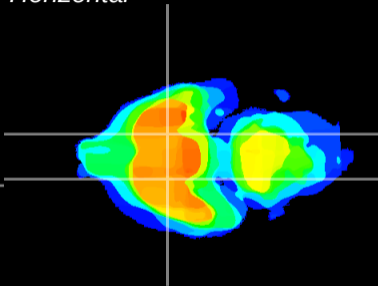

Coronal

Sagittal-R

Sagittal-L

ViBrism: CX07915
Horizontal

S0