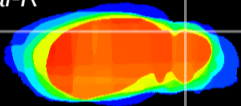

Coronal

Sagittal-R

Sagittal-L

ViBrism: CX07917
Horizontal

Cb lobe