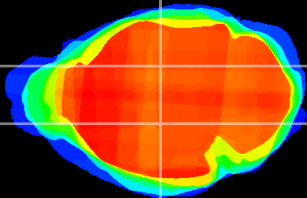

Coronal

Sagittal-R

Sagittal-L

ViBrism: CX07917
Horizontal

VPM/VPL