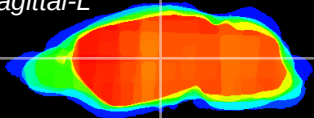

Coronal

Sagittal-R

Sagittal-L

ViBrism: CX07917
Horizontal

VPM/VPL