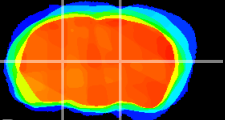

Coronal

Sagittal-R

Sagittal-L

ViBrism: CX07917
Horizontal

VPM/VPL