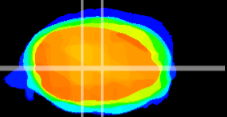

Coronal

Sagittal-R

Sagittal-L

ViBrism: CX07918
Horizontal

MVe