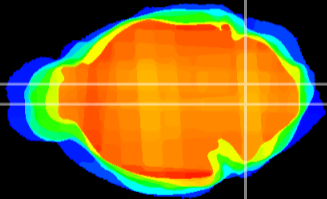

Coronal

Sagittal-R

Sagittal-L

ViBrism: CX07918
Horizontal

MVe