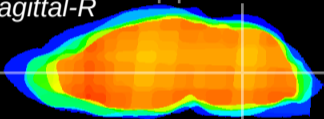

Coronal

Sagittal-R

Sagittal-L

ViBrism: CX07918
Horizontal

MVe