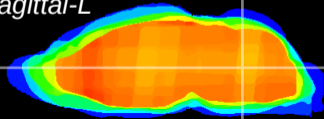

Coronal

Sagittal-R

Sagittal-L

ViBrism: CX07918
Horizontal

MVe