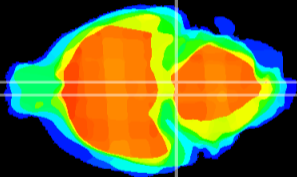

Coronal

Sagittal-R

Sagittal-L

ViBrism: CX07918
Horizontal

Pn