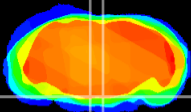

Coronal

Sagittal-R

Sagittal-L

ViBrism: CX07918
Horizontal

Pn