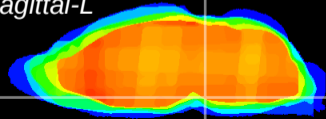

Coronal

Sagittal-R

Sagittal-L

ViBrism: CX07918
Horizontal

Pn