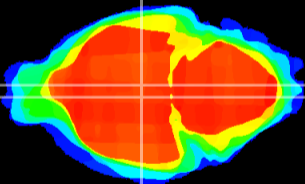

Coronal

Sagittal-R

Sagittal-L

ViBrism: CX07921
Horizontal

DM