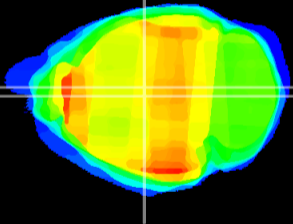

Coronal

Sagittal-R

Sagittal-L

ViBrism: CX07924
Horizontal

Hb