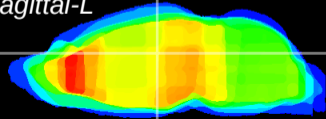

Coronal

Sagittal-R

Sagittal-L

ViBrism: CX07924
Horizontal

Hb