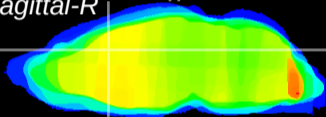

Coronal

Sagittal-R

Sagittal-L

ViBrism: CX07926  
Horizontal

Cx cingulate