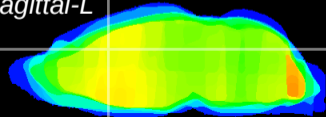

Coronal

Sagittal-R

Sagittal-L

ViBrism: CX07926  
Horizontal

Cx cingulate