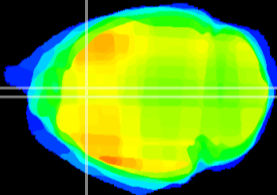

Coronal

Sagittal-R

Sagittal-L

ViBrism: CX07926  
Horizontal

Cx cingulate