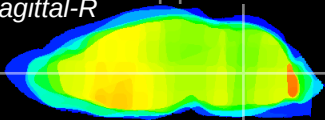

Coronal

Sagittal-R

Sagittal-L

ViBrism: CX07926
Horizontal

MVe