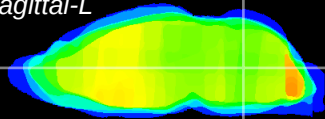

Coronal

Sagittal-R

Sagittal-L

ViBrism: CX07926
Horizontal

MVe