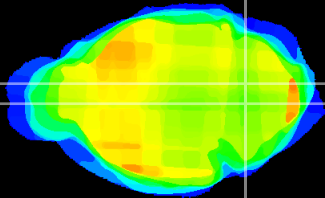

Coronal

Sagittal-R

Sagittal-L

ViBrism: CX07926
Horizontal

MVe