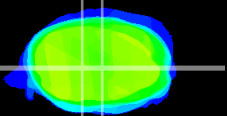

Coronal

Sagittal-R

Sagittal-L

ViBrism: CX07926
Horizontal

MVe