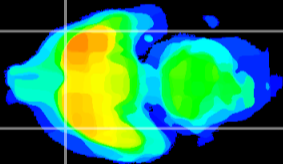

Coronal

Sagittal-R

Sagittal-L

ViBrism: CX07926
Horizontal

Pir