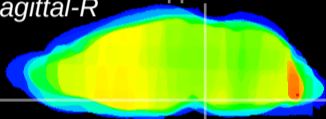

Coronal

Sagittal-R

Sagittal-L

ViBrism: CX07926
Horizontal

Pn