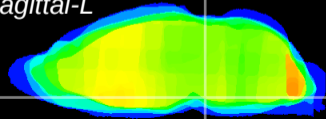

Coronal

Sagittal-R

Sagittal-L

ViBrism: CX07926
Horizontal

Pn