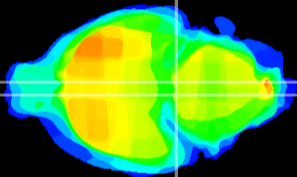

Coronal

Sagittal-R

Sagittal-L

ViBrism: CX07926
Horizontal

Pn