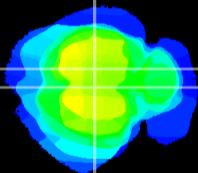

Coronal

Sagittal-R

Sagittal-L

ViBrism: CX07926
Horizontal

RS