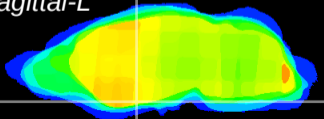

Coronal

Sagittal-R

Sagittal-L

ViBrism: CX07926
Horizontal

S0