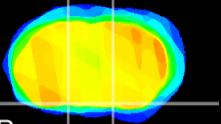

Coronal

Sagittal-R

Sagittal-L

ViBrism: CX07926
Horizontal

S0