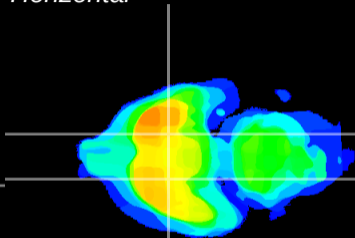

Coronal

Sagittal-R

Sagittal-L

ViBrism: CX07926
Horizontal

S0