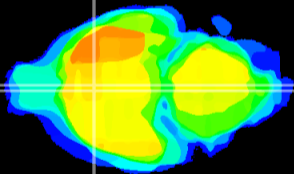

Coronal

Sagittal-R

Sagittal-L

ViBrism: CX07928
Horizontal

MPA