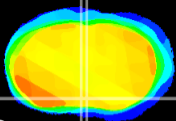

Coronal

Sagittal-R

Sagittal-L

ViBrism: CX07928
Horizontal

MPA