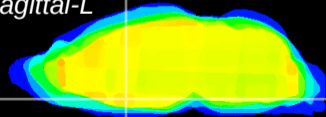

Coronal

Sagittal-R

Sagittal-L

ViBrism: CX07928
Horizontal

MPA