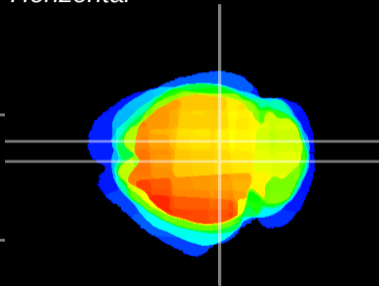

Coronal

Sagittal-R

Sagittal-L

ViBrism: CX07931
Horizontal

SC