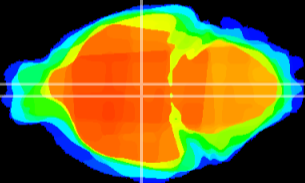

Coronal

Sagittal-R

Sagittal-L

ViBrism: CX07941
Horizontal

DM