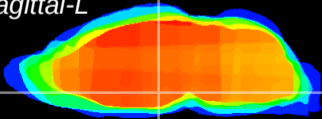

Coronal

Sagittal-R

Sagittal-L

ViBrism: CX07941
Horizontal

DM