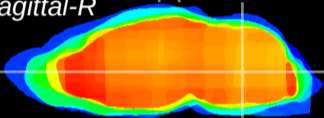

Coronal

Sagittal-R

Sagittal-L

ViBrism: CX07944
Horizontal

MVe