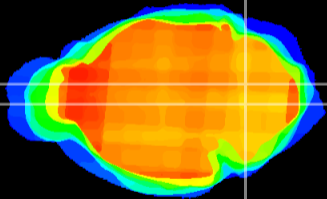

Coronal

Sagittal-R

Sagittal-L

ViBrism: CX07944
Horizontal

MVe