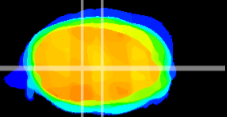

Coronal

Sagittal-R

Sagittal-L

ViBrism: CX07944
Horizontal

MVe