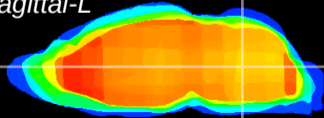

Coronal

Sagittal-R

Sagittal-L

ViBrism: CX07944
Horizontal

MVe