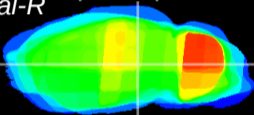

Coronal

Sagittal-R

Sagittal-L

ViBrism: CX07945
Horizontal

MG