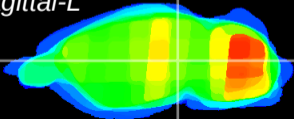

Coronal

Sagittal-R

Sagittal-L

ViBrism: CX07945
Horizontal

MG