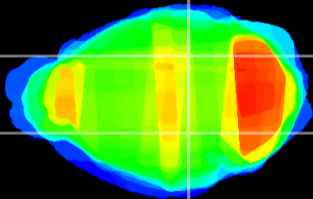

Coronal

Sagittal-R

Sagittal-L

ViBrism: CX07945
Horizontal

MG