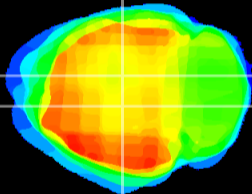

Coronal

Sagittal-R

Sagittal-L

ViBrism: CX07946
Horizontal

DG