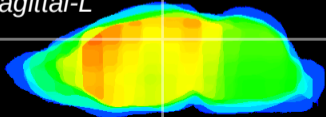

Coronal

Sagittal-R

Sagittal-L

ViBrism: CX07946
Horizontal

DG