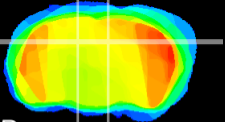

Coronal

Sagittal-R

Sagittal-L

ViBrism: CX07946
Horizontal

DG