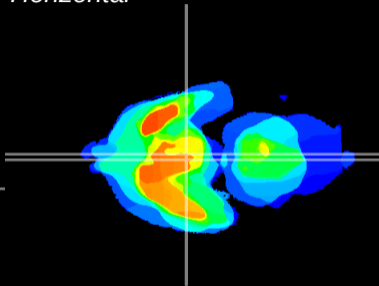

Coronal

Sagittal-R

Sagittal-L

ViBrism: CX07947  
Horizontal

Arc