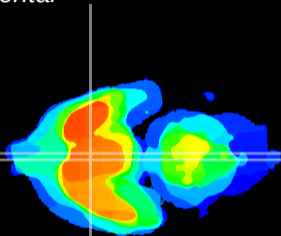

Coronal

Sagittal-R

Sagittal-L

ViBriSm: CX07947
Horizontal

SCN