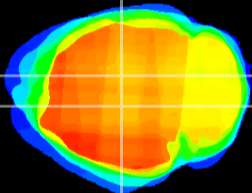

Coronal

Sagittal-R

Sagittal-L

ViBrism: CX07949
Horizontal

DG