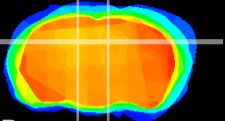

Coronal

Sagittal-R

Sagittal-L

ViBrism: CX07949
Horizontal

DG